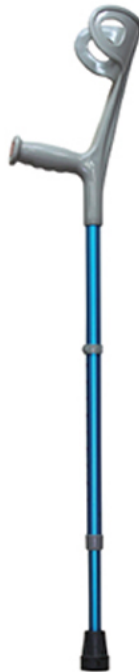

Forearm Crutches

7037-BU