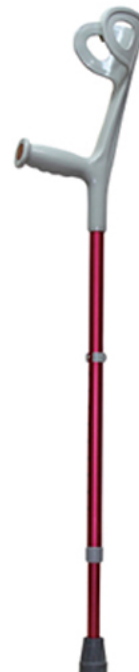

Forearm Crutches

7037-RD